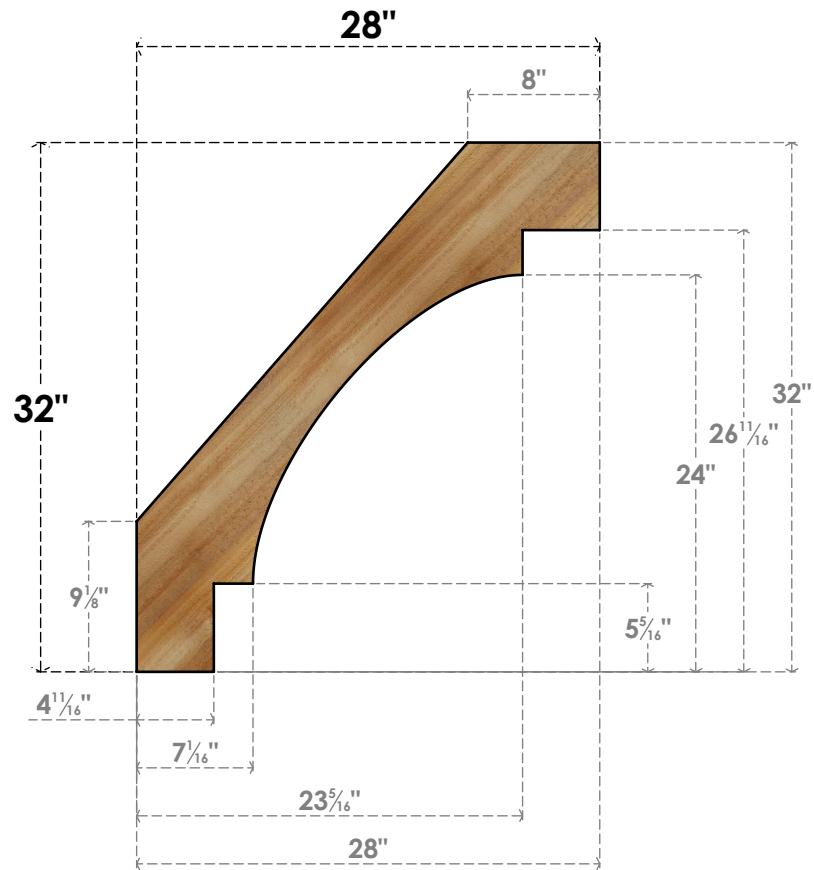

BRC04X28X32MRC00RWR

4"W X 28"D X 32"H MERCED ROUGH SAWN BRACE, WESTERN RED CEDAR

SIDE

FRONT

EKENA MILLWORK
 2300 WEST MAIN ST.
 CLARKSVILLE, TX 75426
 TOLL FREE: 866-607-0453
 WWW.EKENAMILLWORK.COM

NOTES

1. INSTALLATION TO BE COMPLETED IN ACCORDANCE WITH MANUFACTURER'S SPECIFICATIONS.
2. DRAWING MAY NOT BE TO SCALE
3. THIS DRAWING IS INTENDED FOR DESIGN AND PLANNING PURPOSES ONLY.
4. ALL INFORMATION CONTAINED HEREIN WAS CURRENT AT THE TIME OF DEVELOPMENT BUT MUST BE REVIEWED AND APPROVED BY THE PRODUCT MANUFACTURER TO BE CONSIDERED ACCURATE.
5. PRODUCTS ARE NOT KILN DRIED. THIS ITEM IS UNIQUE AND WILL CONTAIN THE NATURAL VARIATIONS THAT THE WOOD SPECIES OFFERS. THIS MAY RESULT IN VARIATIONS UP TO 1/4"