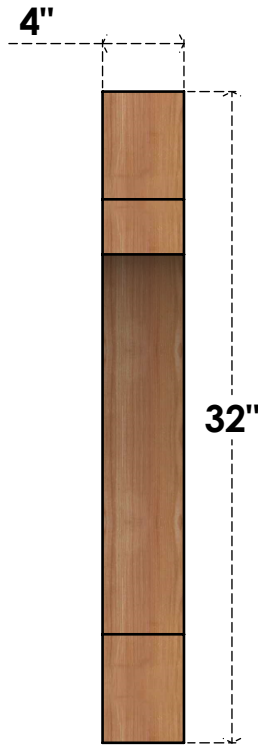

BRC04X28X32MRC00RWR

4"W X 28"D X 32"H MERCED ROUGH SAWN BRACE, WESTERN RED CEDAR

SIDE

FRONT

EKENA MILLWORK
 2300 WEST MAIN ST.
 CLARKSVILLE, TX 75426
 TOLL FREE: 866-607-0453
 WWW.EKENAMILLWORK.COM

NOTES

1. INSTALLATION TO BE COMPLETED IN ACCORDANCE WITH MANUFACTURER'S SPECIFICATIONS.
2. DRAWING MAY NOT BE TO SCALE
3. THIS DRAWING IS INTENDED FOR DESIGN AND PLANNING PURPOSES ONLY.
4. ALL INFORMATION CONTAINED HEREIN WAS CURRENT AT THE TIME OF DEVELOPMENT BUT MUST BE REVIEWED AND APPROVED BY THE PRODUCT MANUFACTURER TO BE CONSIDERED ACCURATE.
5. PRODUCTS ARE NOT KILN DRIED. THIS ITEM IS UNIQUE AND WILL CONTAIN THE NATURAL VARIATIONS THAT THE WOOD SPECIES OFFERS. THIS MAY RESULT IN VARIATIONS UP TO 1/4"